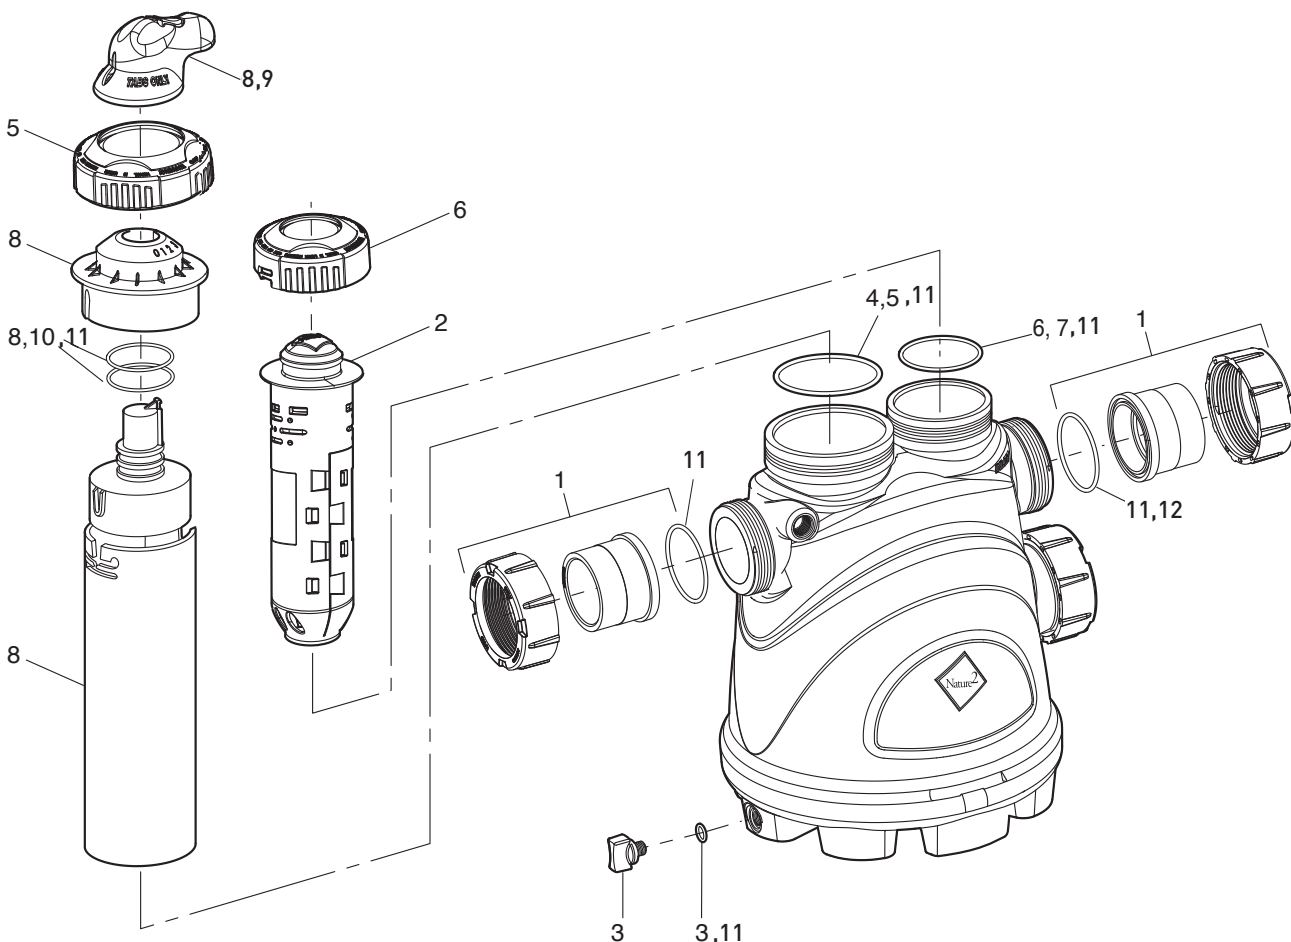

Nature² Vision Pro Parts

Part# VISIONPROC

Key No.	Part No.	Description	Qty.	List Price
1	R0449000	Universal Union, Tailpiece, Plug	2	\$63.55
2	50001700	Vision Pro Cartridge	1	\$191.25
3	R0446000	Drain Plug w/ O-Ring	2	\$11.49
4	R0586300	O-Ring for Large Collar	1	\$17.07
5	R0502300	Large Collar w/ O-Ring	1	\$56.75
6	R0502400	Small Collar w/ O-Ring	1	\$24.63
7	R0586400	O-Ring for Small Collar	1	\$7.31

Key No.	Part No.	Description	Qty.	List Price
8	R0502600	Tab Feeder Assembly Includes: Body Cap Top O-Ring Tab Feeder Handle	1 1 1 2 1	\$106.44
9	R0502700	Tab Feeder Handle (Use R0502600)	1	DISC
10	R0586200	O-Ring for Feeder Shaft	2	\$5.69
11	R0502500	O-Ring Kit	1	\$91.08
12	R0449200	Tailpiece O-Ring	1	\$9.08